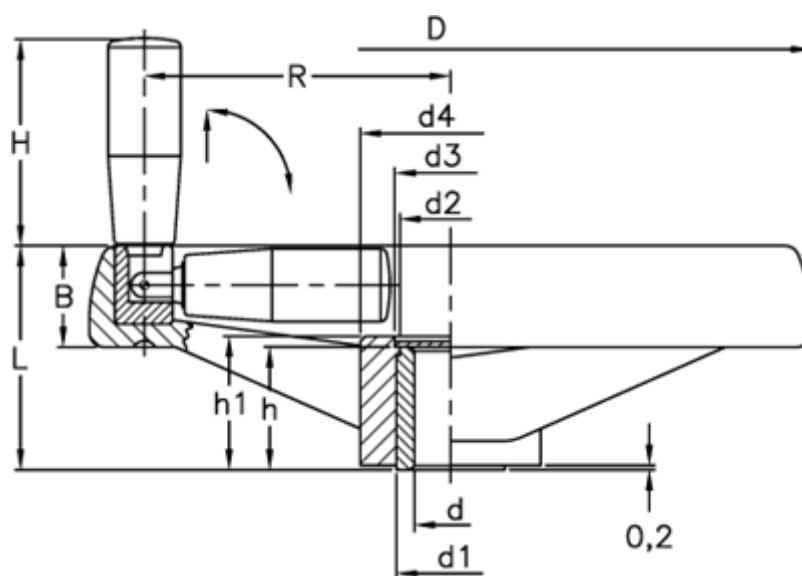

Data Sheet

Article number: 2301078432R
Description: E+G Handwheel
VRTP.80+IR-A10

Measures

B	= 18	H	= 50
C (N m)	= 32	h	= 17
D	= 80	h1	= 19
d1	= 18	L	= 35
d2	= 16	L (J)	= 5
d3	= 17	R	= 29
d4	= 23		
d H7	= 10		